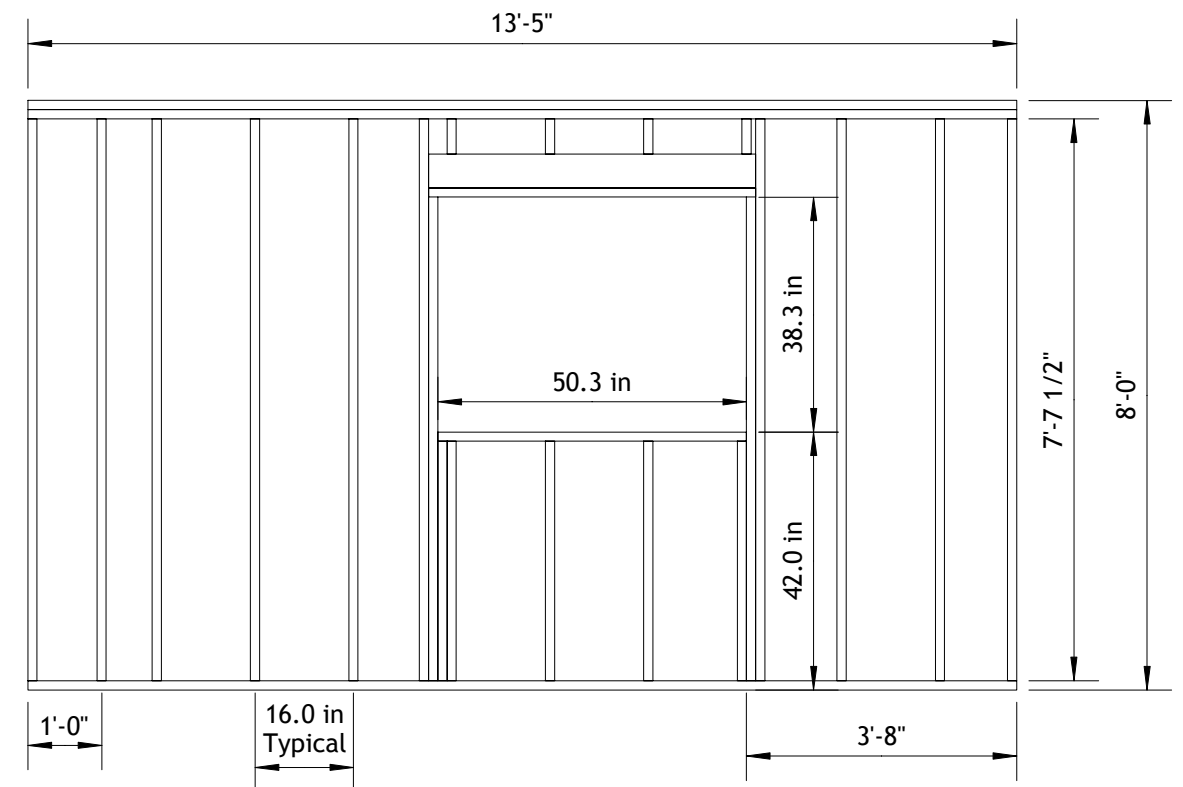

NORTH WALL DETAIL

LOOKING SOUTH FROM OUTSIDE THE ADDITION

SOUTH WALL DETAIL

LOOKING NORTH FROM OUTSIDE THE ADDITION

GARAGE SHOP ADDITION	
WALL DETAIL NORTH & SOUTH	
507 Monroe St., Ryderwood, Wa Howard Replogle	
Scale 3/8 in. = 1 ft.	Sheet 08 Rev. D