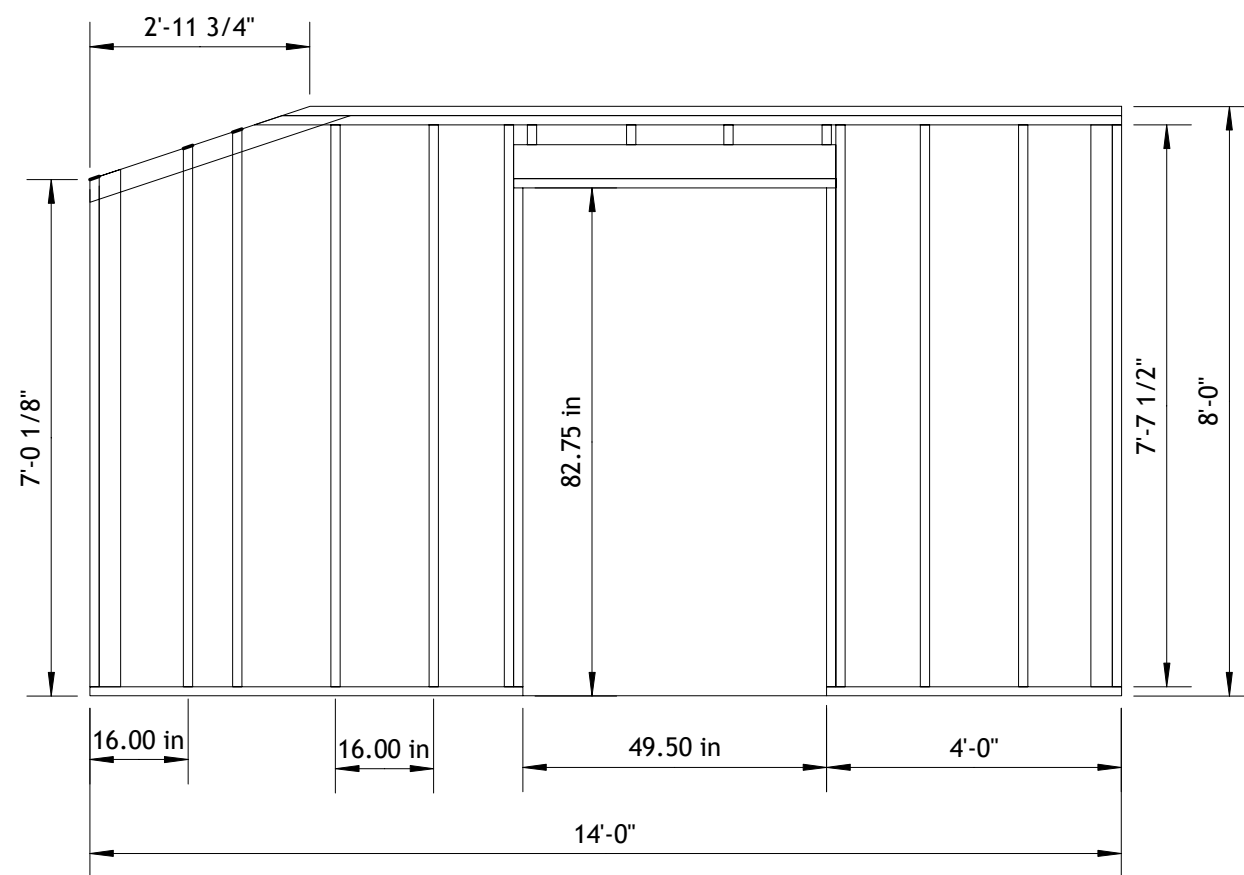

## EAST WALL DETAIL

LOOKING WEST FROM OUTSIDE THE ADDITION

## WEST WALL DETAIL

LOOKING EAST FROM OUTSIDE THE ADDITION

GARAGE SHOP ADDITION

WALL DETAILS EAST AND WEST

507 Monroe St., Ryderwood, Wa  
Howard Replogle

Scale 3/8 in. = 1 ft.

Sheet 09 Rev.D