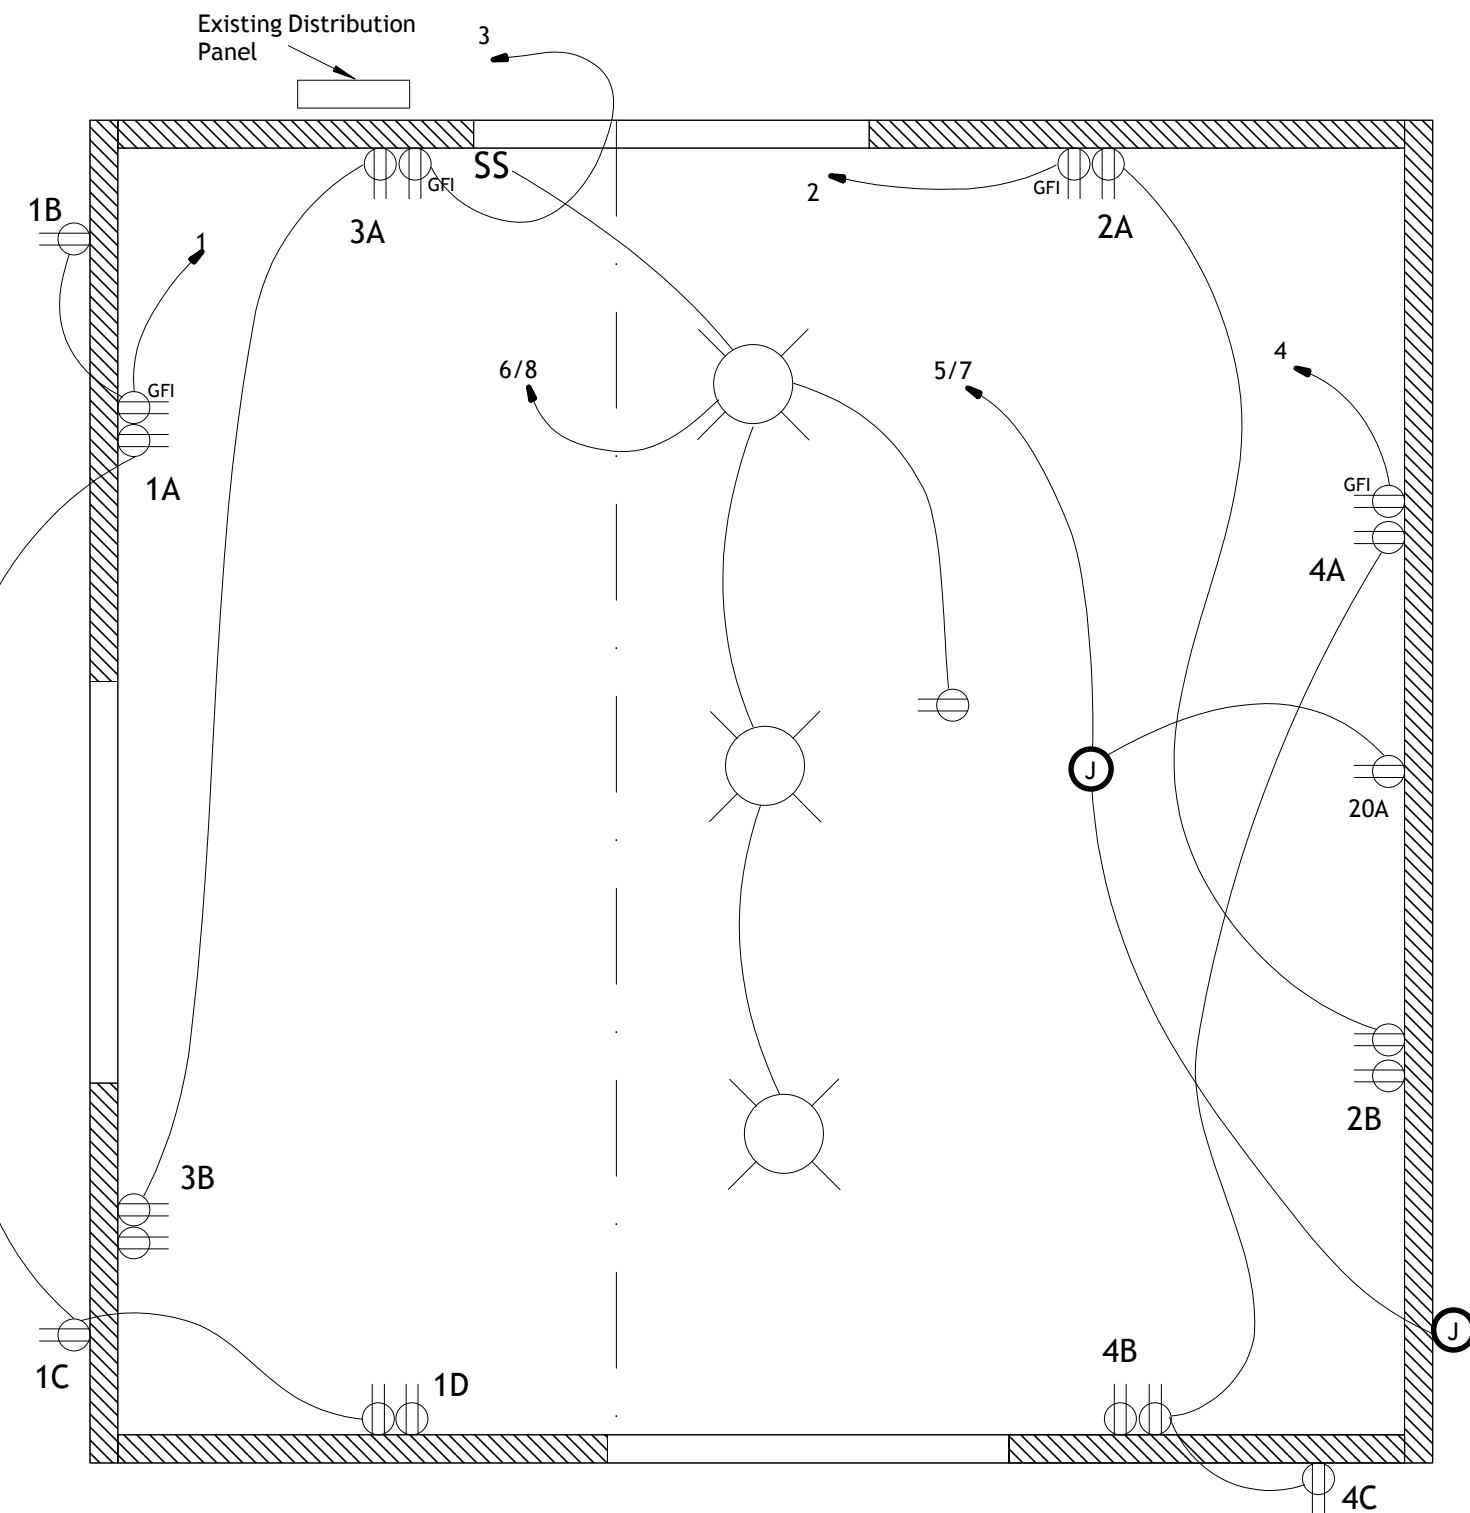

Note: Safety Ground Wiring not Shown

<b>GARAGE SHOP ADDITION</b>	
Electrical Plan	
507 Monroe St., Ryderwood, Wa Howard Replogle	
Scale 1/2 in. = 1 ft.	Sheet 07 Rev. D